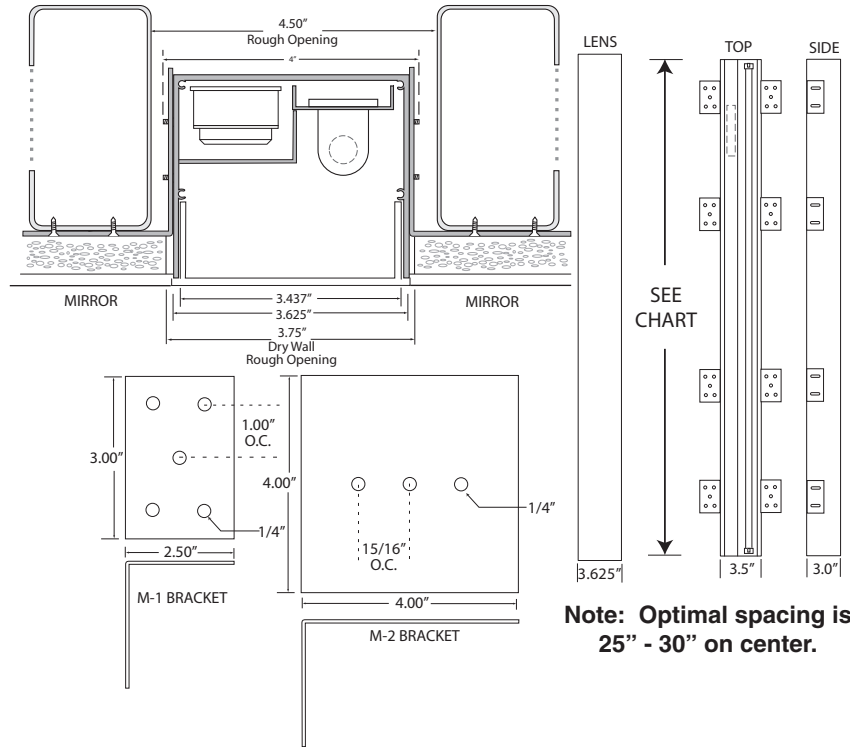

Date:

Lamping: See Chart

Cat. No: DL-111- _____ + _____ + _____ + _____ + _____ + _____ + _____

Fixture Description:

Single and multi-lamp recessed linear fluorescent with decorative hand finished screw less white acrylic diffuser. Suitable for wall or ceiling mount applications.

Features:

- Diffuser: U-shaped white acrylic.** Diffuser attachment friction fit or clips.
- Lamping:** See Chart
- Ballast:** Integral 120V electronic HPF ballast is available as instant on or with dimming capability. All ballasts are UL listed Class P FCC compliant Class A sound rating. Add suffix "DIM" to catalog number to specify dimming ballast.
- Adjustable L-Bracket:** Allows for 3/8" - 1" variable recessed depth alignment.
- Rotating Captive Lock T5 Socket.**
- Housing:** Fixture wall is .0625 extruded aluminum.
- White powder coated ballast and wiring cover.**
- Fixture has one 1/2" knockout on end where ballast is located.**

Housing Dimensions:

3.50"W x 3"D
Length: See Chart
Rough-In Dimensions: 4.5"W

Labels:

ETL Listed Damp Location - IC Rated
Conforms to UL1598, Certified Canada
CSA 22.2

Patent:

Design Patent No.
US D473,670 S
Patent No. US 6,616,309 B2

Options:

Voltage: 120V standard, 240 and 277V optional.

REFLECTIONS II VANITY SELECTION GUIDE

TYPE	ITEM NO.	LAMPING	HSG. LENGTH	LENS LENGTH
	DL-11124	1-F-14-T5	24"	24.25"
	DL-11136	1-F-21-T5	36"	36.25"
	DL-11146.5	1-F-28-T5	46.5"	46.75"
	DL-11148	1-F-28-T5	48"	48.25"
	DL-11164.5	2-F-21-T5	64.5"	64.75"
	DL-11172	1-F-21-T5 1-F-28-T5	72"	72.25"
	DL-11188	2-F-28-T5	88"	88.25"
	DL-11196	3-F-21-T5	96"	96.25"
	DL-11124-HO	1-F-24-T5	24"	24.25"
	DL-11136-HO	1-F-39-T5	36"	36.25"
	DL-11146.5-HO	1-F-54-T5	46.5"	46.75"
	DL-11148HO	1-F-54-T5	48"	48.25"
	DL-11164.5-HO	2-F-39-T5	64.5"	64.75"
	DL-11172-HO	1-F-39-T5 1-F-54-T5	72"	72.25"
	DL-11188-HO	2-F-54-T5	88"	88.25"
	DL-11196-HO	3-F-39-T5	96"	96.25"