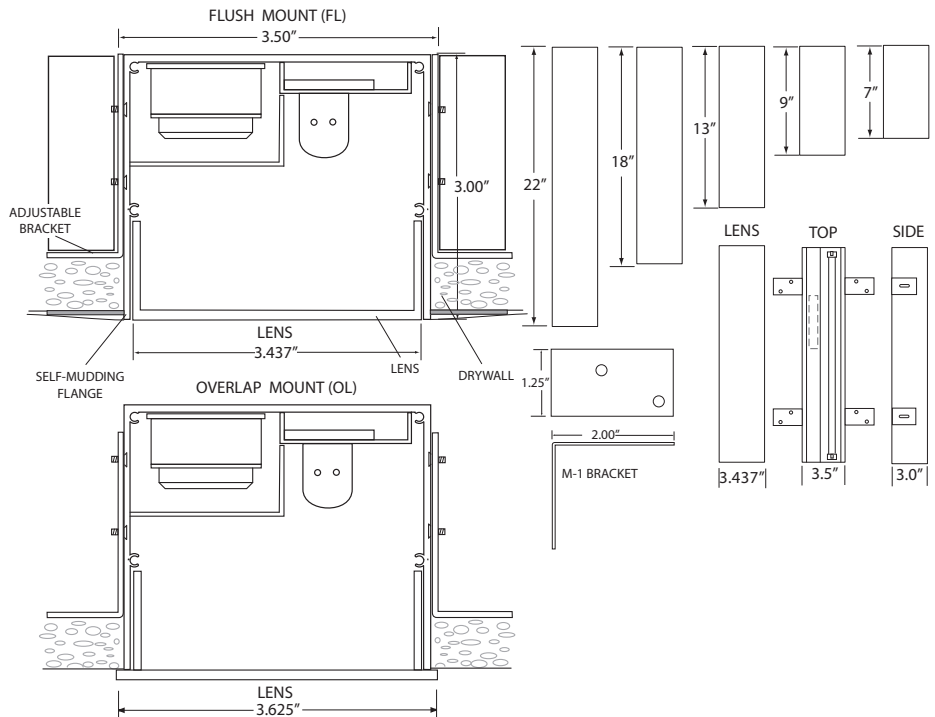

Date:

Fixture Description:

Single lamp miniature recessed trimless linear fluorescent or LED fixture with integral flush-with-drywall self-finishing housing and screwless decorative white acrylic diffuser. Suitable for wall or ceiling mount applications.

Features:

1. **Diffuser: U-shaped white acrylic.** Diffuser attachment friction fit or clips. Sand blasted white finish available (B-Matte).
2. **Lamping:** T-2 see chart, or LED.
3. **Ballast:** Integral 120V instant-on electronic HPF ballast, UL listed Class P FCC compliant, Class A sound rating.
4. LED Fixture: Contains a 120/24V DC driver.
4. **Adjustable L-Bracket:** Allows for 3/8" - 1" variable recessed depth alignment.
5. **Captive Lock T2 Socket.**
6. **Housing:** Fixture wall is .0625 extruded aluminum.
7. **White powder coated ballast and wiring cover.**
8. **Fixture has one 1/2" knockout on each end.**
9. **Lenses: White extruded acrylic Flush Mount (FL) or Overlap Mount (OL). For decorative lenses, consult Avanti T2 Miniature brochure or www.dreamscapelighting.com**

Housing Dimensions:

3.50"W x 3"D

Length: See Chart

Labels:

IC or non IC

ETL Listed Damp Location - Conforms to UL1598, Certified Canada CSA 22.2

Patent:

Design Patent No.

473,670S

US Patent No. US 6,616.309 B2

Options:

Voltage: 120 volts standard, 240 and 277V optional (**except LED - 120V only**).

Diffusers: White extruded acrylic custom lenses and colors available. Consult factory.

AVANTI MINIATURE ACCENT/TASK LIGHT SELECTION GUIDE

Type	Item No.	Specify Lens		Lens Type		Specify Color Temp. 3500*	Specify Voltage 120V**	Lamp Wattage	Lumen Output	Lamp Life (Hours)	Fixture Length
		Overlap OL	Flush FL	B	B-Matte						
DL	9122					3500	120	13W	1200	7,000	22"
DL	9118					3500	120	11W	900	7,000	18"
DL	9113					3500	120	8W	600	7,000	13"
DL	9109					3500	120	6W	400	7,000	9"
DL	9109-LED					3300	120	8W	288	25,000	7"

dreamscape
LIGHTING MFG., INC.

©2008 Dreamscape Lighting Mfg., Inc.
5521 W. Washington Blvd. • Los Angeles, CA 90016
Phone: 323-933-5760 • FAX: 323-933-3607
info@dreamscapelighting.com • www.dreamscapelighting.com
Specifications subject to change without notice

020408_avantiT2step