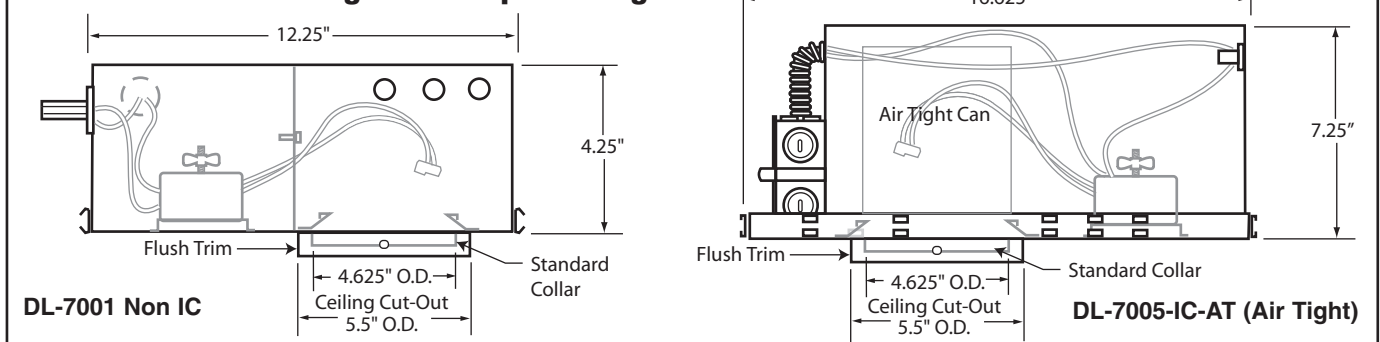

For Use with the Following Dreamscape Housings

Beam Accessories: DL-7224: 2" Louver, DL-7225: 4" Louver, DL-7226: Diffusion Lens, DL-7227: Linear Lens, DL-7228: Clear Lens
DL-7229: Inner Baffle

dreamscape
LIGHTING MFG., INC.

5521 W. Washington Blvd. • Los Angeles, CA 90016
Phone: 323-933-5760 • FAX: 323-933-3607
info@dreamscapelighting.com • www.dreamscapelighting.com