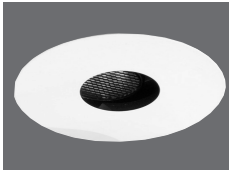

DREAMSCAPE LIGHTING FLUSH TRIM / TRIMLESS SPECIFICATION SHEET

DREAMSCAPE 50W 1 LIGHT ADJUSTABLE PINHOLE RECESSED TRIM

LAMPING: 1 x 50 watt max.

Cat. No.: DL-7300A-_____ - _____ - _____

Cat. No.: DL-7300A-FT_____ - _____ - _____

Type: _____

Project: _____

Date: _____

Trim Description:

Recessed 1-light 50W pinhole trim. Allows for 45° vertical adjustment with 365° horizontal rotation. Trim blends smoothly into ceiling plane with Dreamscape Lighting patented Flush Trim mounting collar. Trim includes DL-7229 inner baffle to block visual access to trim interior. For use with Dreamscape Lighting DL-7001 Non-IC and DL-7005-IC and IC-AT Housings. Trim accepts both a louver and lens. See accessories below. **All trims can be flush mounted utilizing Dreamscape's patented flush mount / trimless system. Specify suffix FT.**

Mechanical:

Fixture housing is 18 ga. CRS and features two 16 ga. adjustable steel hanger bars which can be extended to 23.5". Access below ceiling. Ceiling trim flange is provided with .5" plaster lip with centerline notches for precise trim alignment.

Finish:

Standard trim finish is powder coated semi-gloss white. Matte black is standard for trim inner core. See below for other finishes. Custom finishes available, please consult factory.

Labels

ETL - Suitable for damp location