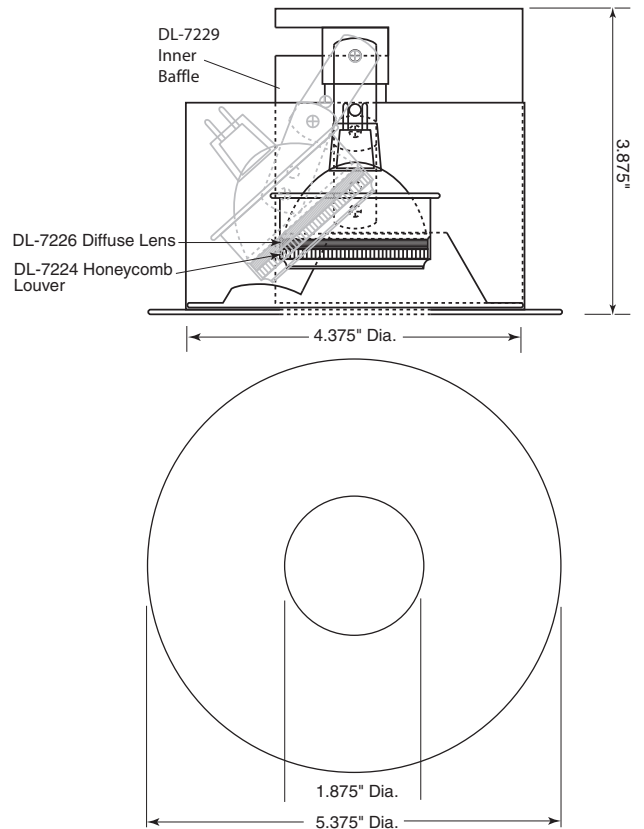

LAMPING: 1 x 50 watt max.

☐ Cat. No.: DL-7300A-_____ - _____ - _____

☐ Cat. No.: DL-7300A-FT_____ - _____ - _____

Type: _____

Project: _____

Date: _____

Trim Description:

Recessed 1-light 50W pinhole trim. Allows for 45° vertical adjustment with 365° horizontal rotation. Trim blends smoothly into ceiling plane with Dreamscape Lighting patented Flush Trim mounting collar. Trim includes DL-7229 inner baffle to block visual access to trim interior. For use with Dreamscape Lighting DL-7001 Non-IC and DL-7005-IC and IC-AT Housings. Trim accepts both a louver and lens. See accessories below. **All trims can be flush mounted utilizing Dreamscape's patented flush mount / trimless system. Specify suffix FT.**

Mechanical:

Fixture housing is 18 ga. CRS and features two 16 ga. adjustable steel hanger bars which can be extended to 23.5". Access below ceiling. Ceiling trim flange is provided with .5" plaster lip with centerline notches for precise trim alignment.

Electrical:

Housing is ETL listed for through branch circuit wiring. Housing features integral Q-Tran toroidal dimmable transformer. Secondary lead is 12V. Primary lead is 120V. Access above ceiling is not required.

Finish:

Standard trim finish is powder coated semi-gloss white. Matte black is standard for trim inner core. See below for other finishes. Custom finishes available, please consult factory.

Labels

ETL - Suitable for damp location

Catalog No.	Finish	Construction	Adjustability	Lamp
DL-7300A	White	Powder coated steel	45° Vertical 365° Horizontal	MR16 50W
DL-7300A-1	Verde	Solid Brass		
DL-7300A-2	Satin Nickel	Solid Brass		
DL-7300A-3	Copper Bronze	Solid Brass		
DL-7300A-4	Custom	Custom Powder Coat		
DL-7300A-5	Ancient Bronze	Solid Brass		
DL-7300A-6	Brass Bronze	Solid Brass		
DL-7300A-8	Copper Plate	Solid Brass		

Note: Add suffix FT for DL-7300A Flush Trim application