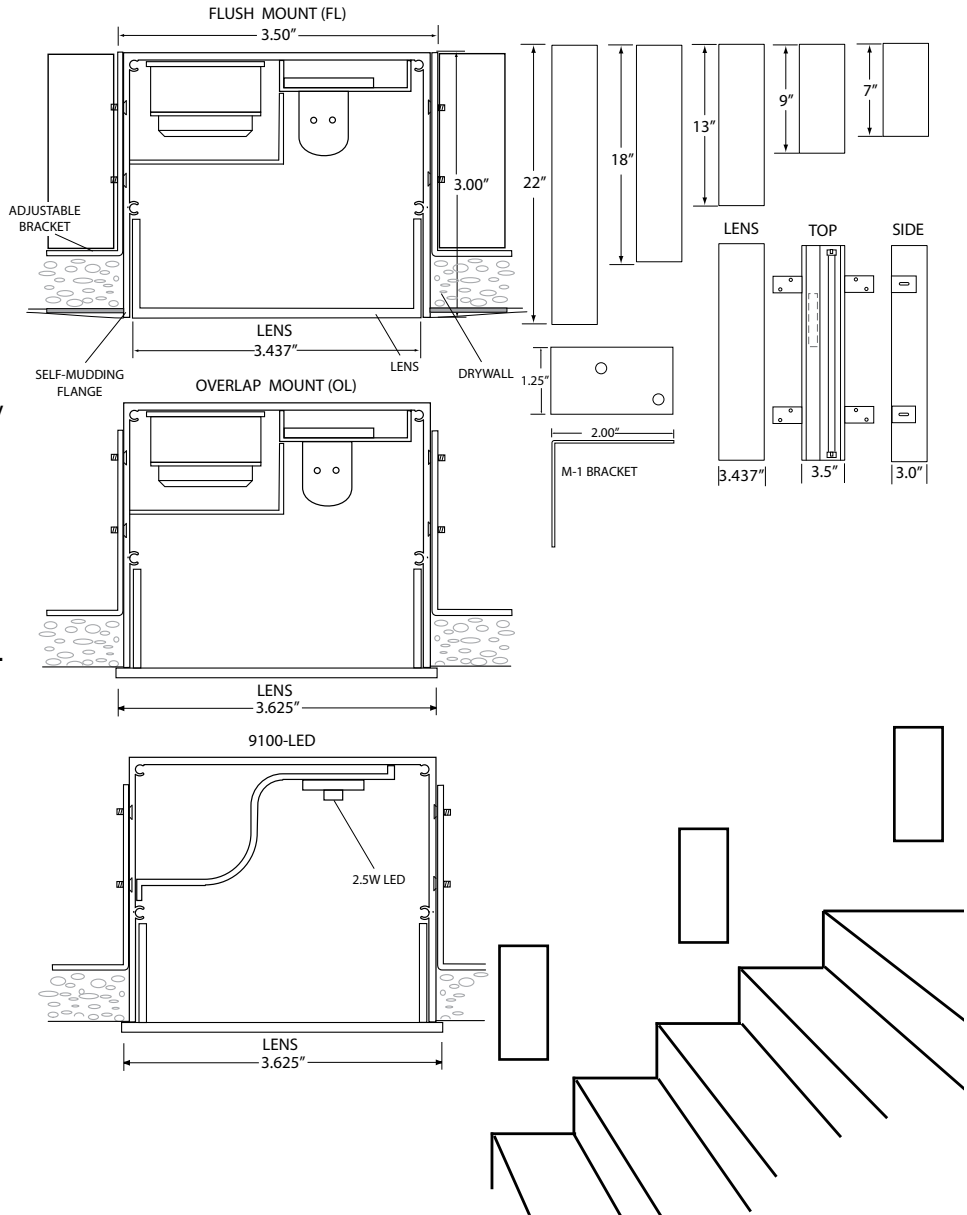

Type: \_\_\_\_\_ / Project: \_\_\_\_\_

Lamping: See Chart

Cat. No: DL-91 \_\_\_\_\_ + \_\_\_\_\_ + \_\_\_\_\_

Date: \_\_\_\_\_

**Fixture Description:**

Single lamp miniature recessed trimless linear fluorescent or LED fixture with integral flush-with-drywall self-finishing housing and screwless decorative white acrylic diffuser. Suitable for wall or ceiling mount applications.

Miniature brochure or [www.dreamscapelighting.com](http://www.dreamscapelighting.com)

**Housing Dimensions:**

3.50"W x 3"D

Length: See Chart

**Labels:**

IC or non IC

ETL Listed Damp Location - Conforms to UL1598, Certified Canada CSA 22.2

**Patent:**

Design Patent No.

473,670S

US Patent No. US 6,616,309 B2

**Options:**

**Voltage:** 120 volts standard, 240 and 277V optional (except LED - 120V only).

**Diffusers:** White extruded acrylic custom lenses and colors available. Consult factory.

**AVANTI MINIATURE ACCENT/TASK LIGHT SELECTION GUIDE**

Type	Item No.	Specify Lens		Lens Type		Specify Color Temp. 3500*	Specify Voltage 120V**	Lamp Wattage	Lumen Output	Lamp Life (Hours)	Fixture Length
		Overlap OL	Flush FL	B	B-Matte						
DL	9122					3500	120	13W	1200	7,000	22"
DL	9118					3500	120	11W	900	7,000	18"
DL	9113					3500	120	8W	600	7,000	13"
DL	9109					3500	120	6W	400	7,000	9"
DL	9109-LED					3000	120	2.5W	173	25,000	7"