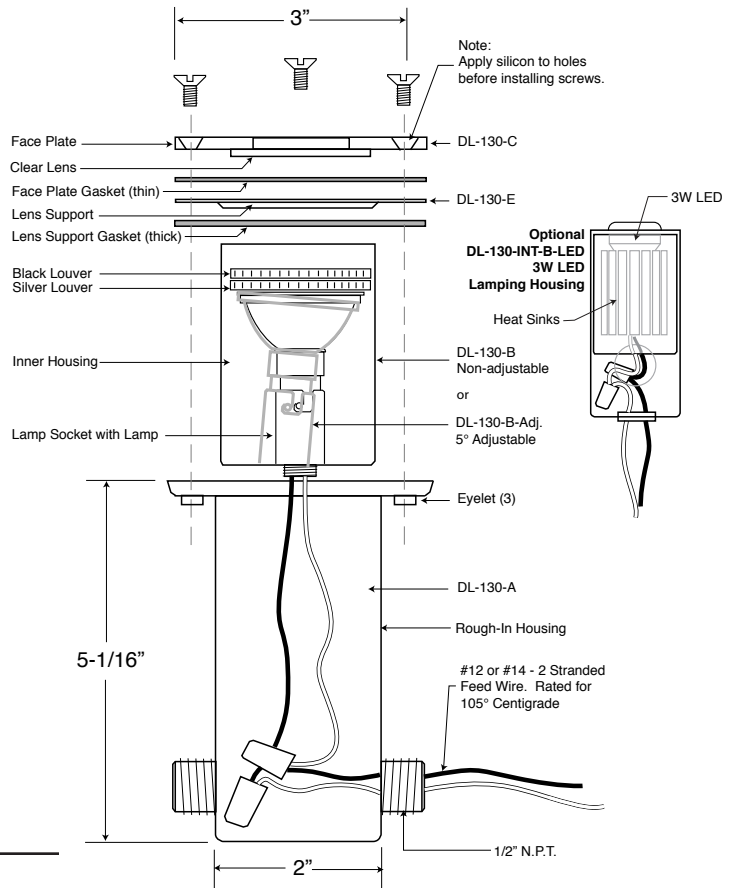

Specifications:

Construction: Solid brass rough-in housing with brass lamp compartment and brass top plate. Housing has two 1/2" male nipples supplied for conduit or PVC connection.

Dimensions: Height: 5"
Cone Dia.: 2"
Top Dia.: 3"

Lamp: 12 volt, 20 watt DC base MR-11 with front glass, or 3 watt 12 volt LED 2700K (other color temps available).

Electrical Requirements: Requires remote 12 volt source.

Applications: Uplighting architectural structures, statuary, trees, or placement in pedestals below columns.

Labels:

ETL Listed Wet Location - Conforms to UL1598, Certified Canada CSA 22.2

Options:

Diffusers: Diffusion and linear lens. See ordering chart below.

Lamps: DL-601 20W, 20° MR-11 spot FG (with lens) DL-602 20W, 30° MR-11 flood FG (with lens)
DL-403-SP-3 3W LED 2700K Spot DL-403-FL-3 3W LED 2700K Flood

Optics: DL-7228-130 Clear Lens - Standard

Optional Lenses and Louvers: DL-7226-130 - Diffusion Lens for Well Light DL-7224-130 - Honeycomb Louver

DL-7227-130 - Linear Lens for Well Light

Face Plate Finishes: 1) Verdè 2) Satin Nickel 3) Copper Bronze 4) White* 5) Ancient Bronze
6) Brass Bronze 7) Custom 8) Copper Plate 9) Ancient Verdè 10) Grey Bronze
11) Rust Brown* 12) Black* 13) Pewter

*Powder coat finish