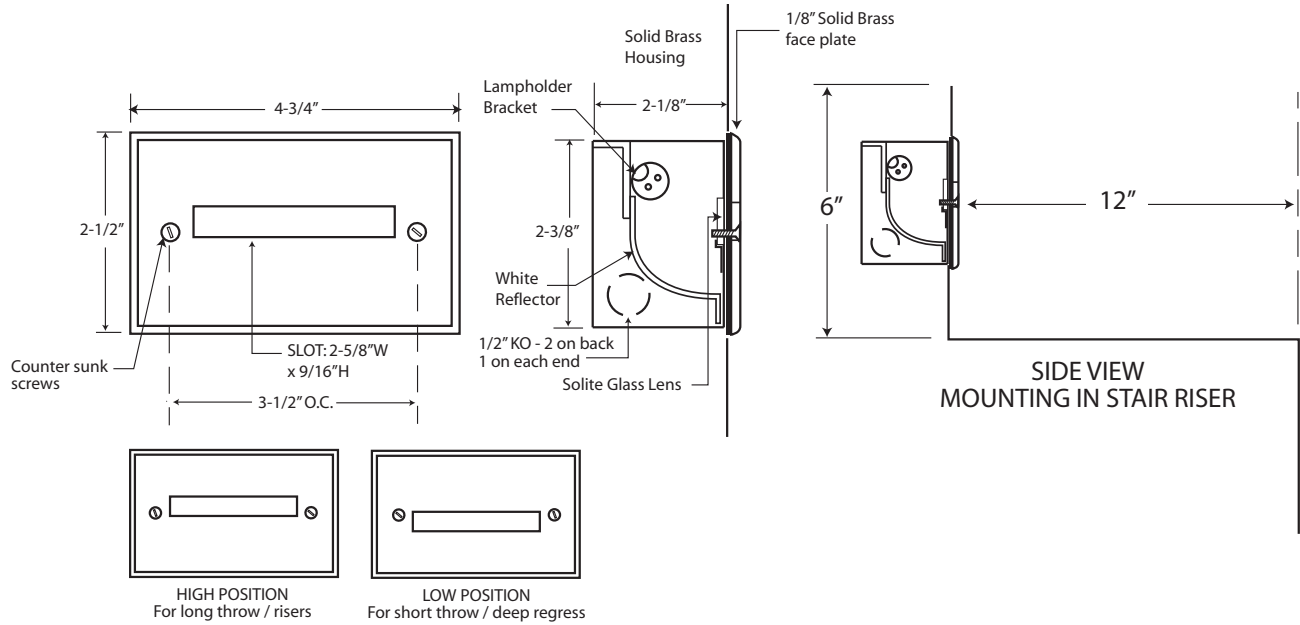

Project:

3-Step Recessed LED Step Light SPECIFICATION SHEET

Energy efficient, decorative step illumination

Lamping: .625W LED

Cat. No. DL-125-WET / DL-125 DRY

Specify Wet or Dry

Date:

Type:

Fixture Description:

Solid brass construction with diffused glass.

Electrical:

Remote 24 volt AC power supply.

Mounting:

Recessed Mount. Mounts to DL-271 brass single gang wall box (supplied and shown in dimension drawing).

Lamp:

.625 watt LED - 2700K - inside acrylic tube enclosure.

Lenses:

Diffused glass mounted permanently to faceplate.

Finishes:

All Dreamscape finishes available. See guide at right.

Ordering Guide:

DL-125-WET / DL-125-DRY

3-Step Recessed Step Light - .625 watt LED. Includes DL-271 mounting box.

Finish Guide:

- 1 - Verdè 2 - Satin Nickel 3 - Copper Bronze
- 4 - White* 5 - Ancient Bronze 6 - Brass Bronze
- 8 - Copper Plate 9 - Ancient Verdè 10 - Grey Bronze
- 11 - Rust Brown* 12 - Black* 13 - Pewter