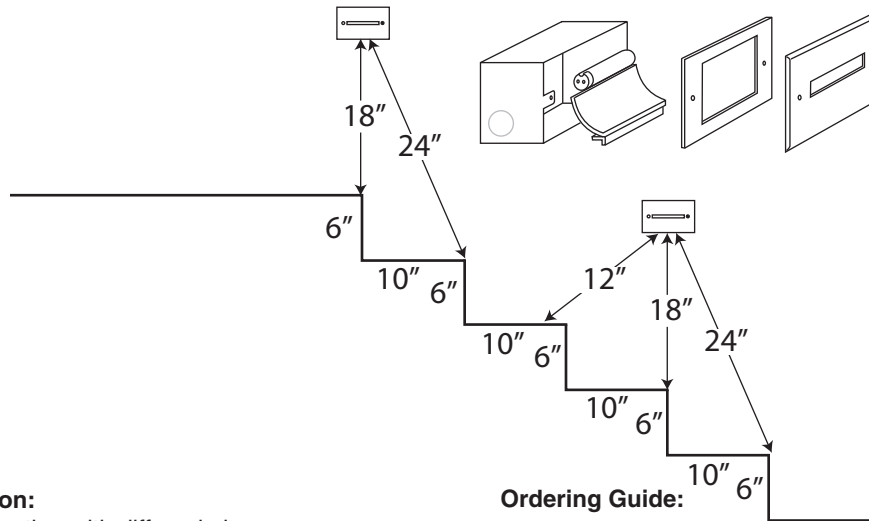

Project:

3-Step Recessed LED Step Light SPECIFICATION SHEET

Energy efficient, decorative step illumination

Lamping: .625W LED

Cat. No. DL-125-WET / DL-125 DRY

Specify Wet or Dry

Date:

Type:

Fixture Description:

Solid brass construction with diffused glass.

Electrical:

Remote 24 volt AC power supply.

Mounting:

Recessed Mount. Mounts to DL-271 brass single gang wall box (supplied and shown in dimension drawing).

Lamp:

.625 watt LED - 2700K - inside acrylic tube enclosure.

Lenses:

Diffused glass mounted permanently to faceplate.

Finishes:

All Dreamscape finishes available. See guide at right.

Ordering Guide:

DL-125-WET / DL-125-DRY

3-Step Recessed Step Light - .625 watt LED. Includes DL-271 mounting box.

Finish Guide:

- 1 - Verdè 2 - Satin Nickel 3 - Copper Bronze
- 4 - White* 5 - Ancient Bronze 6 - Brass Bronze
- 8 - Copper Plate 9 - Ancient Verdè 10 - Grey Bronze
- 11 - Rust Brown* 12 - Black* 13 - Pewter