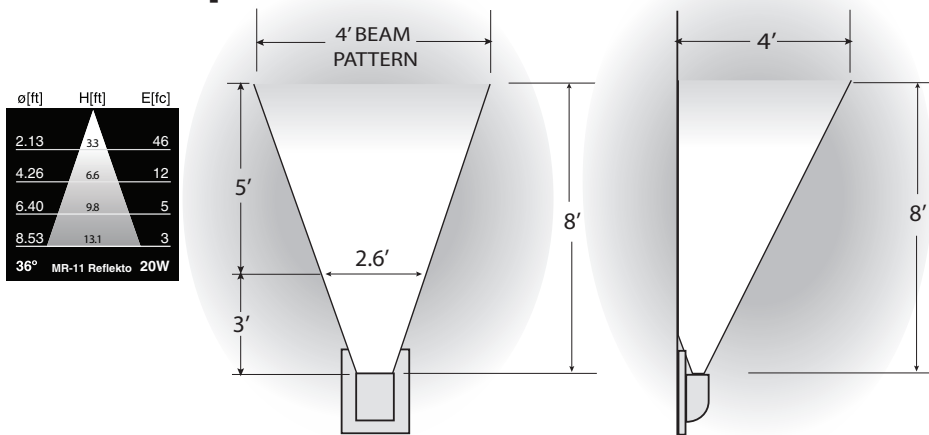

MESA Application Guide

Light Distribution for 20W MR-11 Lamp

Type: _____

Project: _____

Date: _____

20W Spot lamp with dual hex louvers and diffusion lens

Watts (W)	Ushio Ordering Code	Ushio Lamp Code	Voltage (V)	Color Temp (K)	Beam Angle	Beam Spread	Luminous Intensity (cd)	Reflector Color Coating	Avg Life (h)
20	1003344	20MR11/SP12/A/FG	12	2900	12°	Spot	1600	Clear	1500

20W Flood lamp with dual hex louvers and diffusion lens

Watts (W)	Ushio Ordering Code	Ushio Lamp Code	Voltage (V)	Color Temp (K)	Beam Angle	Beam Spread	Luminous Intensity (cd)	Reflector Color Coating	Avg Life (h)
20	1003345	20MR11/FL36/A/FG	12	2900	36°	Flood	500	Clear	1500