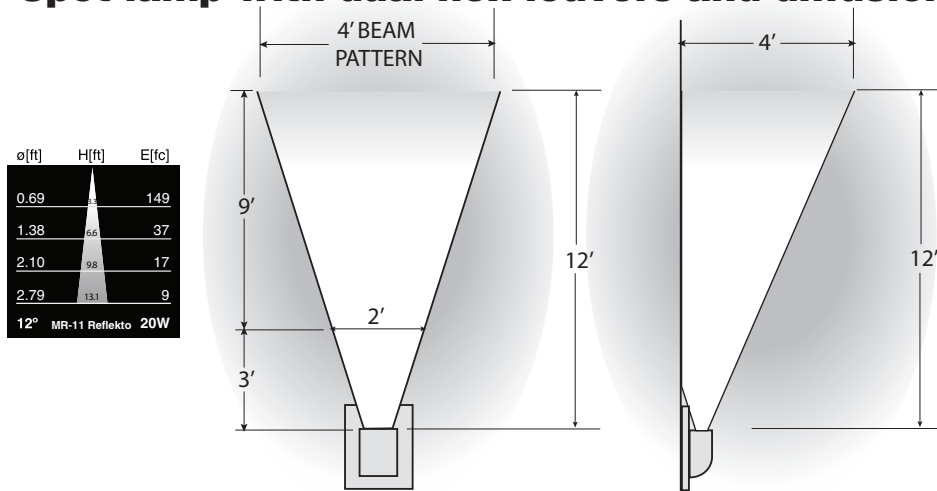

MESA Application Guide

Light Distribution for 20W MR-11 Lamp

Type: _____

Project: _____

Date: _____

20W Spot lamp with dual hex louvers and diffusion lens

Watts (W)	Ushio Ordering Code	Ushio Lamp Code	Voltage (V)	Color Temp (K)	Beam Angle	Beam Spread	Luminous Intensity (cd)	Reflector Color Coating	Avg Life (h)
20	1003344	20MR11/SP12/A/FG	12	2900	12°	Spot	1600	Clear	1500

20W Flood lamp with dual hex louvers and diffusion lens

Watts (W)	Ushio Ordering Code	Ushio Lamp Code	Voltage (V)	Color Temp (K)	Beam Angle	Beam Spread	Luminous Intensity (cd)	Reflector Color Coating	Avg Life (h)
20	1003345	20MR11/FL36/A/FG	12	2900	36°	Flood	500	Clear	1500