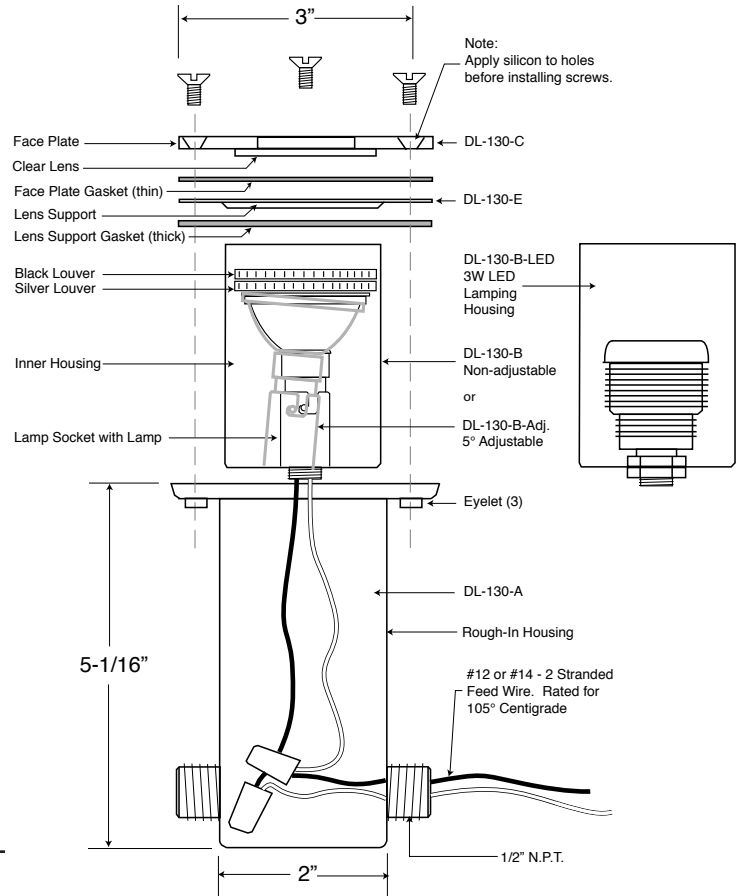

Type: _____ / Project: _____

Date: _____

Fixture Description:

The MICRO WELL LIGHT can create dramatic lighting effects with its 20 watt MR-11 lamp or 3 watt LED. Its small scale allows it to be placed into areas normally unavailable to light fixtures because of their size. The MR-11 or LED light source is recessed below dual stacked honeycomb louvers to minimize surface brightness. The decorative trim plate that mounts flush with the rest of the surface is available in various metal etched finishes to complement different types of textures, colors, surfaces and architectural compositions.

Specifications:

Construction: Solid brass rough-in housing with brass lamp compartment and brass top plate. Housing has two 1/2" male nipples supplied for conduit or PVC connection.

Dimensions: Height: 5"
Cone Dia.: 2"
Top Dia.: 3"

Labels:

ETL Listed Damp Location - Conforms to UL1598, Certified Canada CSA 22.2

Options:

Diffusers: Diffusion and linear lens. See ordering chart below.

Catalog Number	Description
DL-130	Micro Well Light for hardscape (specify 20W MR-11/FG Spot or Flood)
DL-130-Adj.	Adjustable Micro Well Light for hardscape (specify 20W MR-11/FG Spot or Flood)
DL-130-LED	Micro Well Light (with 3W LED Spot or Flood)
DL-130-A	Housing for Well Light
DL-130-B	Inner Cup and Lamp
DL-130-B-Adj.	5° Adjustable Inner Cup and Lamp
DL-130-B-LED	Inner Cup and LED Lamp
DL-130-C	Face plate (specify finish*)
Lamps:	DL-601 20W, 20° MR-11 spot FG (with lens) DL-602 20W, 30° MR-11 flood FG (with lens) DL-403-SP-3 3W LED 2700K Spot DL-403-FL-3 3W LED 2700K Flood
Optics:	DL-7228-130 Clear Lens - Standard
Optional Lenses and Louvers:	DL-7226-130 - Diffusion Lens for Well Light DL-7224-130 - Honeycomb Louver DL-7227-130 - Linear Lens for Well Light
Face Plate Finishes:	1) Verdè 2) Satin Nickel 3) Copper Bronze 4) White* 5) Ancient Bronze 6) Brass Bronze 7) Custom 8) Copper Plate 9) Ancient Verdè 10) Grey Bronze 11) Rust Brown* 12) Black* 13) Pewter *Powder coat finish