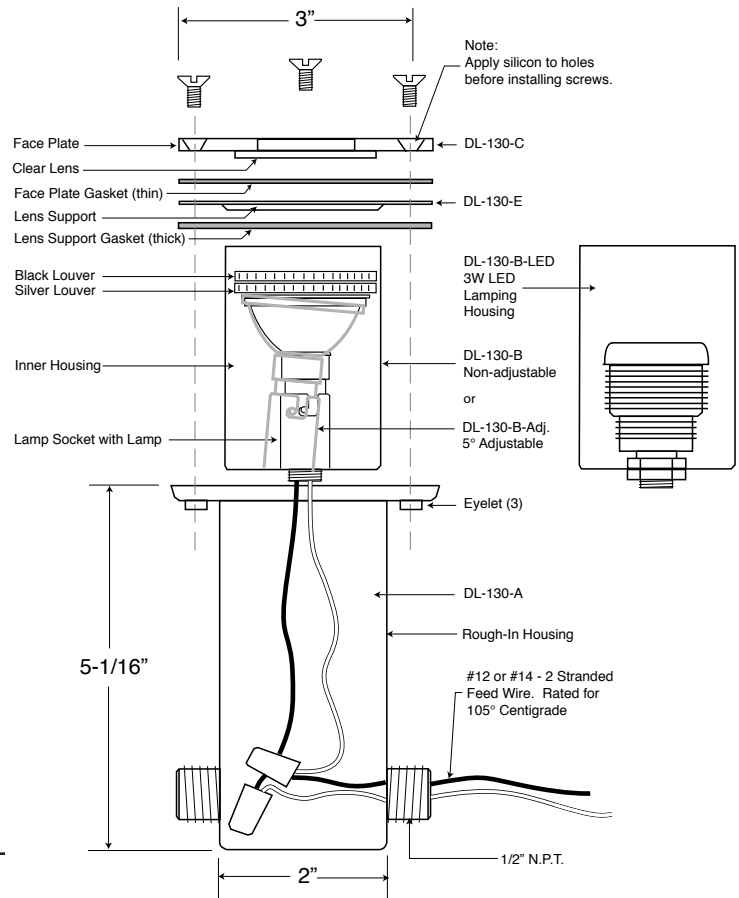

Type: _____ / Project: _____

Date: _____

Fixture Description:

The MICRO WELL LIGHT can create dramatic lighting effects with its 20 watt MR-11 lamp or 3 watt LED. Its small scale allows it to be placed into areas normally unavailable to light fixtures because of their size. The MR-11 or LED light source is recessed below dual stacked honeycomb louvers to minimize surface brightness. The decorative trim plate that mounts flush with the rest of the surface is available in various metal etched finishes to complement different types of textures, colors, surfaces and architectural compositions.

Specifications:

Construction: Solid brass rough-in housing with brass lamp compartment and brass top plate. Housing has two 1/2" male nipples supplied for conduit or PVC connection.

Dimensions: Height: 5"
 Cone Dia.: 2"
 Top Dia.: 3"

Labels:

ETL Listed Damp Location - Conforms to UL1598, Certified Canada CSA 22.2

Options:

Diffusers: Diffusion and linear lens. See ordering chart below.

Catalog Number	Description
DL-130	Micro Well Light for hardscape (specify 20W MR-11/FG Spot or Flood)
DL-130-Adj.	Adjustable Micro Well Light for hardscape (specify 20W MR-11/FG Spot or Flood)
DL-130-LED	Micro Well Light (with 3W LED Spot or Flood)
DL-130-A	Housing for Well Light
DL-130-B	Inner Cup and Lamp
DL-130-B-Adj.	5° Adjustable Inner Cup and Lamp
DL-130-B-LED	Inner Cup and LED Lamp
DL-130-C	Face plate (specify finish*)
Lamps:	DL-601 20W, 20° MR-11 spot FG (with lens) DL-602 20W, 30° MR-11 flood FG (with lens) DL-403-SP-3 3W LED 2700K Spot DL-403-FL-3 3W LED 2700K Flood
Optics:	DL-7228-130 Clear Lens - Standard
Optional Lenses and Louvers:	DL-7226-130 - Diffusion Lens for Well Light DL-7224-130 - Honeycomb Louver DL-7227-130 - Linear Lens for Well Light
Face Plate Finishes:	1) Verdè 2) Satin Nickel 3) Copper Bronze 4) White* 5) Ancient Bronze 6) Brass Bronze 7) Custom 8) Copper Plate 9) Ancient Verdè 10) Grey Bronze 11) Rust Brown* 12) Black* 13) Pewter *Powder coat finish