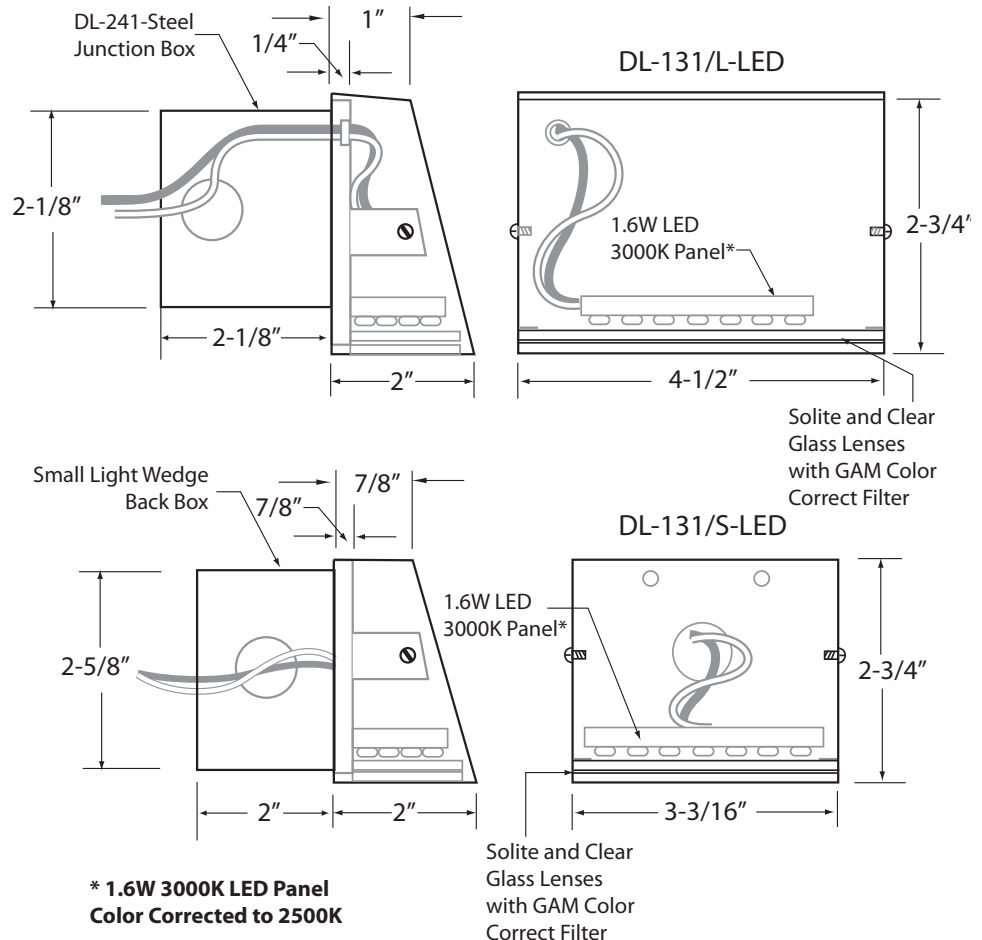

DL-131S and DL-131L LED Light Wedge SPECIFICATION SHEET

Accent Lighting for Wet Location

Lamping: 1 x 1.6W 3000K LED Panel Color Corrected to 2500K

Cat. No. DL-131S-LED-_____ Cat. No. DL-131L-LED-_____

Type:

Project:

Date:

Fixture Description:

A brass wet location surface mounted down accent light designed primarily for post, deck and step lighting where a rustic wedge shape is desired utilizing an energy saving 1.6 watt LED panel.

Construction:

Solid brass mounting plate and cover.

Electrical:

Remote 12-volt power supply from magnetic transformer or driver.

WARNING: Solid state transformers may not be compatible with our LED products. Recommended power supplies: Use either approved magnetic transformers or approved LED electronic drivers.

Mounting:

Fixtures may mount directly to wood or mount to DL-241 Steel* or DL-241 Brass for large Wedge, or DL-240 Brass for small Wedge.

*DL-241 Steel Box is a

Bowers 104-2-1/2
(2-1/8" x 2-1/8" x 4")

Finishes:

1. Verde, 2. Satin Nickel, 3. Copper Bronze, 4. White*, 5. Ancient Bronze, 6. Brass Bronze, 7. Custom, 8. Copper Plate, 9. Ancient Verde, 10. Grey Bronze, 11. Rust Brown*, 12. Black*, 13. Pewter

* Powder coat

Lamp:

1.6 watt 3000K LED panel color corrected to 2500K.

Lenses:

Linear diffuser and clear glass lens.

* 1.6W 3000K LED Panel
Color Corrected to 2500K

TO FORM A CATALOG NUMBER:
WHICH SPECIFIES:

Part #	Finish
DL-131-L-LED	5
Light Wedge (Large)	Ancient Bronze

OPTIONS:

DL-131-L-LED and DL-131-S-LED REQUIRES REMOTE TRANSFORMER

SPECIFY FINISH:

1 - VERDE
2 - SATIN NICKEL
3 - COPPER BRONZE
4 - WHITE*
5 - ANCIENT BRONZE
6 - BRASS BRONZE
7 - CUSTOM
8 - COPPER PLATE
9 - ANCIENT VERDE
10 - GREY BRONZE
11 - RUST BROWN*
12 - BLACK*
13 - PEWTER
* Powder Coat

dreamscape
LIGHTING MFG., INC.

©2008 Dreamscape Lighting Mfg., Inc.
5521 W. Washington Blvd. • Los Angeles, CA 90016
Phone: 323-933-5760 • FAX: 323-933-3607
info@dreamscapelighting.com • www.dreamscapelighting.com
Specifications subject to change without notice

111108_DL-131S-L-LED