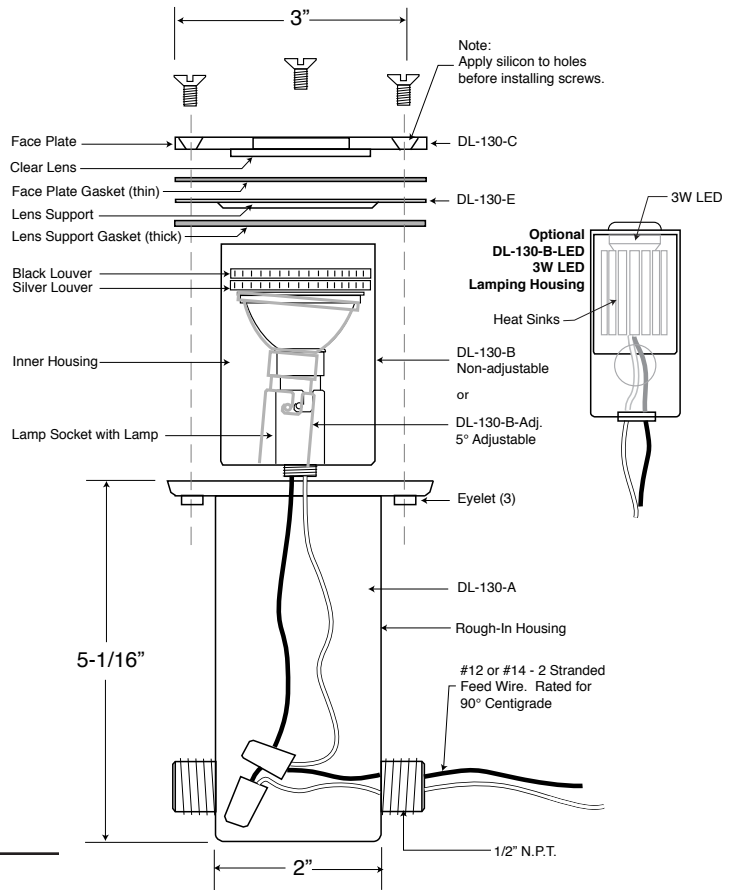

Type: _____ / Project: _____

Date: _____

Fixture Description:

The MICRO WELL LIGHT can create dramatic lighting effects with its 20 watt MR-11 lamp or 3 watt LED. Its small scale allows it to be placed into areas normally unavailable to light fixtures because of their size. The MR-11 or LED light source is recessed below dual stacked honeycomb louvers to minimize surface brightness. The decorative trim plate that mounts flush with the rest of the surface is available in various metal etched finishes to complement different types of textures, colors, surfaces and architectural compositions.

Specifications:

Construction: Solid brass rough-in housing with brass lamp compartment and brass top plate. Housing has two 1/2" male nipples supplied for conduit or PVC connection.

Dimensions: Height: 5"
 Cone Dia.: 2"
 Top Dia.: 3"

Labels:

ETL Listed Wet Location - Conforms to UL1598, Certified Canada CSA 22.2

Options:

Diffusers: Diffusion and linear lens. See ordering chart below.

Catalog Number	Description
DL-130	Micro Well Light for hardscape (specify 20W MR-11/FG Spot or Flood)
DL-130-Adj.	Adjustable Micro Well Light for hardscape (specify 20W MR-11/FG Spot or Flood)
DL-130-LED	Micro Well Light (with 3W LED Spot or Flood)
DL-130-A	Housing for Well Light
DL-130-B	Inner Cup and Lamp
DL-130-B-Adj.	5° Adjustable Inner Cup and Lamp
DL-130-B-LED	Inner Cup and LED Lamp
DL-130-C	Face plate (specify finish*)
Lamps:	DL-601 20W, 20° MR-11 spot FG (with lens) DL-602 20W, 30° MR-11 flood FG (with lens) DL-403-SP-3 3W LED 2700K Spot DL-403-FL-3 3W LED 2700K Flood
Optics:	DL-7228-130 Clear Lens - Standard
Optional Lenses and Louvers:	DL-7226-130 - Diffusion Lens for Well Light DL-7224-130 - Honeycomb Louver DL-7227-130 - Linear Lens for Well Light
Face Plate Finishes:	1) Verdè 2) Satin Nickel 3) Copper Bronze 4) White* 5) Ancient Bronze 6) Brass Bronze 7) Custom 8) Copper Plate 9) Ancient Verdè 10) Grey Bronze 11) Rust Brown* 12) Black* 13) Pewter *Powder coat finish