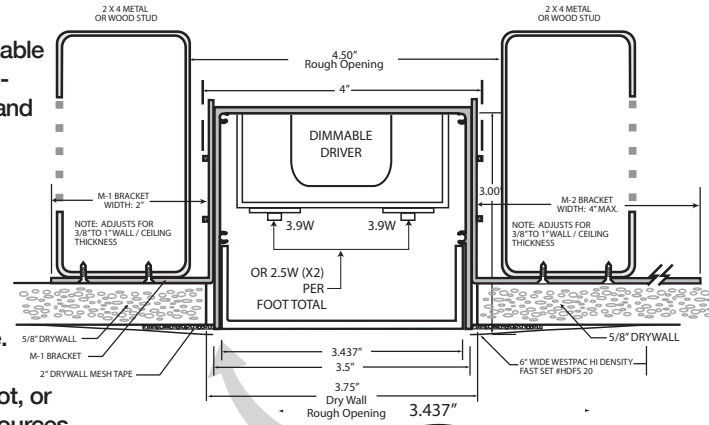

**Features:**

- 1. Diffuser: High Transmission U-shaped white acrylic.** Diffuser attachment friction fit or clips. Sand blasted white finish available.
- 2. Lamping: 35,000 hour 2.5W (X2) LED light source.** 3.9W per foot, or dual (X2) 3.9W per foot LED light sources.
- 3. Electrical: 120V Lutron constant voltage Highlume A dimmable driver.** Lutron driver single dimmable to 1%.
- 4. Adjustable L-Bracket:** Allows for 3/8" - 1" variable recessed depth alignment.
- 5. Housing:** Fixture wall is .0625 extruded aluminum.
- 7. White powder coated wiring cover.**
- 8. Fixture has one 1/2" knockout on end where ballast is located.**

**Housing Dimensions:**

3.50"W x 3"D

Length: See Chart

**Patent:**

Design Patent No. 473,670S

US Patent No. US 6,616.309 B2

**Options:**

**Voltage: 120V or 277V.**

**L Brackets:** Add suffix "M-1" or "M-2".

**NOTE: DOUBLE CHANNEL LED SHOWN - SINGLE CHANNEL ALSO AVAILABLE. CONSULT FACTORY**

**OPTIMAL DIMENSIONS**

- 19", 22", 25", 28"
- 31", 34", 37", 40", 43"
- 46", 49", 52", 55"
- 58", 61", 64", 67"
- 70", 73", 76", 79"
- 82", 85", 88", 91"
- 94", 97"