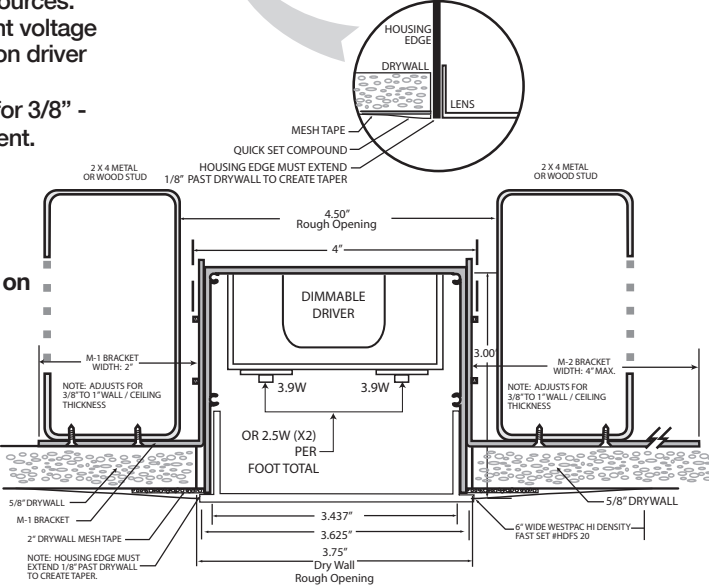

**Features:**

- 1. Diffuser: High Transmission U-shaped white acrylic.** Diffuser attachment friction fit or clips. Sand blasted white finish available.
- 2. Lamping: 35,000 hour 2.5W (X2) LED light source.** 3.9W per foot, or dual (X2) 3.9W per foot LED light sources.
- 3. Electrical: 120V Lutron constant voltage Highlume A dimmable driver.** Lutron driver single dimmable to 1%.
- 4. Adjustable L-Bracket:** Allows for 3/8" - 1" variable recessed depth alignment.
- 5. Housing:** Fixture wall is .0625 extruded aluminum.
- 7. White powder coated wiring cover.**
- 8. Fixture has one 1/2" knockout on end where ballast is located.**

**Housing Dimensions:**

3.50"W x 3"D

Length: See Chart

**Patent:**

Design Patent No. 473,670S

US Patent No. US 6,616.309 B2

**Options:**

**Voltage: 120V or 277V.**

**L Brackets:** Add suffix "M-1" or "M-2".

**NOTE: DOUBLE CHANNEL LED SHOWN - SINGLE CHANNEL ALSO AVAILABLE. CONSULT FACTORY**

**OPTIMAL DIMENSIONS**

- 19", 22", 25", 28"
- 31", 34", 37", 40", 43"
- 46", 49", 52", 55"
- 58", 61", 64", 67"
- 70", 73", 76", 79"
- 82", 85", 88", 91"
- 94", 97"