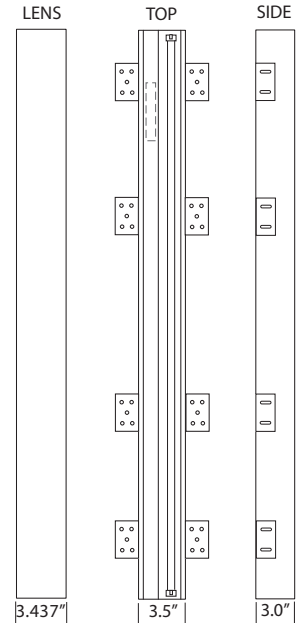

**DLED-90** + + + + + + + + + +

Type:

**Fixture Description:**

Multi-lamp recessed trimless dimmable linear LED fixture with integral flush-with-drywall self-finishing housing and screwless decorative white acrylic diffuser. Suitable for wall or ceiling mount applications

**Features:**

- 1. Diffuser: High Transmission U-shaped white acrylic.** Diffuser attachment friction fit or clips. Sand blasted white finish available.
- 2. Lamping: 35,000 hour 2.5W (X2) LED light source.** 3.9W per foot, or dual (X2) 3.9W per foot LED light sources.
- 3. Electrical: 120V Lutron constant voltage Highlume A dimmable driver.** Lutron driver single dimmable to 1%.
- 4. Adjustable L-Bracket:** Allows for 3/8" - 1" variable recessed depth alignment.
- 5. Housing:** Fixture wall is .0625 extruded aluminum.
- 7. White powder coated wiring cover.**
- 8. Fixture has one 1/2" knockout on end where ballast is located.**

**Housing Dimensions:**

3.50"W x 3"D

Length: See Chart

**Patent:**

Design Patent No. 473,670S

US Patent No. US 6,616.309 B2

**Options:**

**Voltage: 120V or 277V.**

**L Brackets:** Add suffix "M-1" or "M-2".

**NOTE: DOUBLE CHANNEL LED SHOWN - SINGLE CHANNEL ALSO AVAILABLE. CONSULT FACTORY**

**OPTIMAL DIMENSIONS**

- 19", 22", 25", 28"
- 31", 34", 37", 40", 43"
- 46", 49", 52", 55"
- 58", 61", 64", 67"
- 70", 73", 76", 79"
- 82", 85", 88", 91"
- 94", 97"