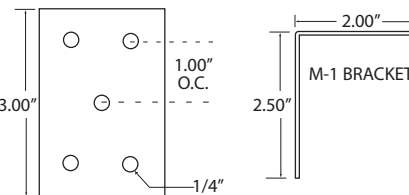

Project:

ARIA 9000 LED-Series SPECIFICATION SHEET

A Recessed Trimless Dimmable LED Linear Fixture with Screwless Decorative U-Shaped White Acrylic Diffuser and Integral Dimmable Driver

Date:

Cat. No:

DLED-90 + + + + + + + + + +

Type:

Fixture Description:

Multi-lamp recessed trimless dimmable linear LED fixture with integral flush-with-drywall self-finishing housing and screwless decorative white acrylic diffuser. Suitable for wall or ceiling mount applications

Features:

1. **1. Diffuser: High Transmission U-shaped white acrylic.** Diffuser attachment friction fit or clips. Sand blasted white finish available.
2. **2. Lamping: 35,000 hour 2.5W (X2) LED light source.** 3.9W per foot, or dual (X2) 3.9W per foot LED light sources.
3. **3. Electrical: 120V Lutron constant voltage Highlume A dimmable driver.** Lutron driver single dimmable to 1%.
4. **4. Adjustable L-Bracket:** Allows for 3/8" - 1" variable recessed depth alignment.
5. **5. Housing:** Fixture wall is .0625 extruded aluminum.
6. **7. White powder coated wiring cover.**
7. **8. Fixture has one 1/2" knockout on end where ballast is located.**

Housing Dimensions:

3.50"W x 3"D

Length: See Chart

Patent:

Design Patent No. 473,670S

US Patent No. US 6,616.309 B2

Options:

Voltage: 120V or 277V.

L Brackets: Add suffix "M-1" or "M-2".

NOTE: DOUBLE CHANNEL LED SHOWN - SINGLE CHANNEL ALSO AVAILABLE. CONSULT FACTORY

OPTIMAL DIMENSIONS

- 19", 22", 25", 28"
- 31", 34", 37", 40", 43"
- 46", 49", 52", 55"
- 58", 61", 64", 67"
- 70", 73", 76", 79"
- 82", 85", 88", 91"
- 94", 97"

For longer lengths consult factory

LED Specifications

Wattage per foot	Lumens per ft.	CRI
2.5W	72	70
3.9W	190	75

Color Temps: 2700K, 3000K, 3500K, 6500K

ARIA 9000 LED SERIES SPECIFICATION GUIDE