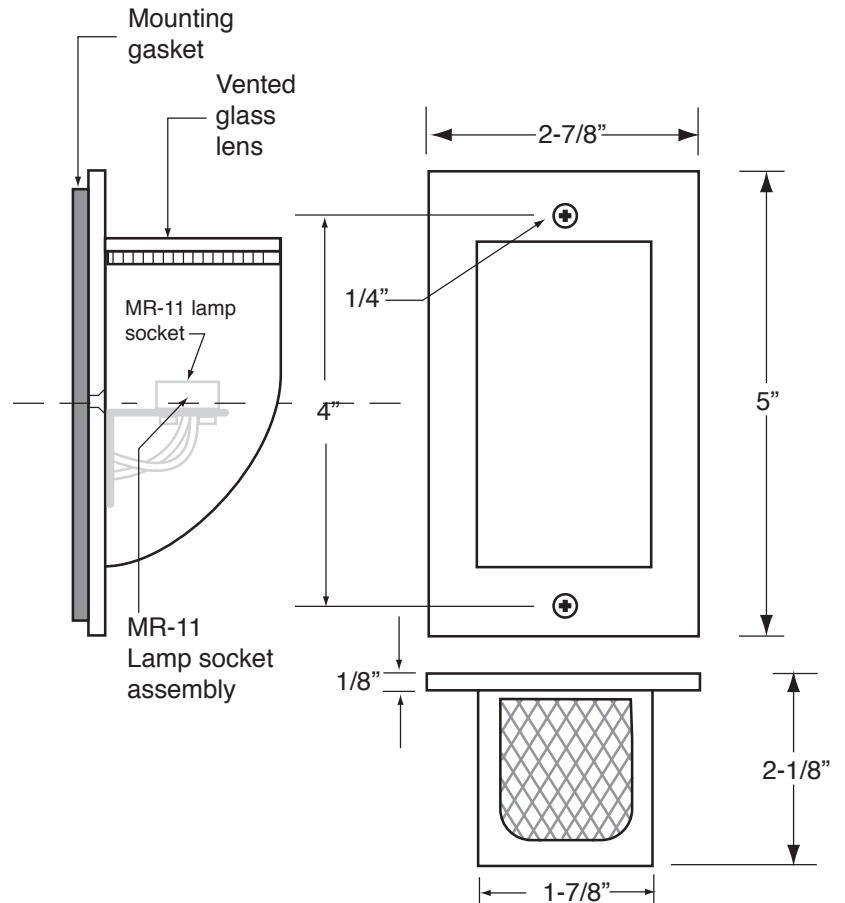

A cast brass wet location wall sconce utilizing a 12 Watt MR-11 lamp for uplighting, downlighting, wall washing or grazing illumination techniques.

Construction:

A solid brass sand casting with a sealed glass aperture.

Electrical:

Remote 12-volt AC Class II power supply.

Mounting:

Solid brass 8/32" phillips screws mount faceplate to housing.

DL-264-B

BRASS HOUSING
FOR DL-127 EXT

NOTE: Fixture may be surface mounted to non-combustible material, such as steel, brick, granite, concrete, etc.

* powder coat

Lamp:

12 watt bi-pin MR-11 with front glass.

Lenses:

Linear or diffusion.

Optional Housing:

Solid brass construction.

4-3/4"L x 2-3/4"W x 3-1/2"D

TO FORM A CATALOG NUMBER:
WHICH SPECIFIES:

Part #	Lens	Lamp	Finish
DL-127-Ext	B	700	6
Mesa fixture	Diffusion lens	12 watt 20° MR-11	Brass Bronze

OPTIONS:

DL-127-Ext. REQUIRES REMOTE TRANSFORMER

DL-264-B
BRASS HOUSING
FOR SLIM MESA
(shown at left)