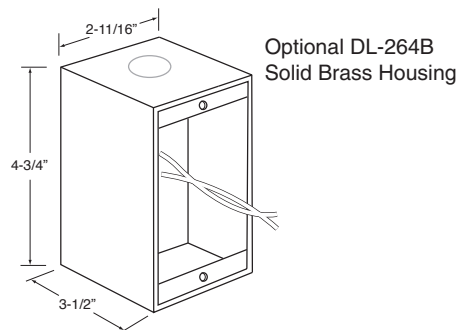

Project:

DL-127 Ext. SPECIFICATION SHEET

Slim Mesa Exterior Illuminator for Wet Location

Date:

Lamping: 1 x 12 Watt MR-11

Type:

Cat. No. DL-127 Ext.- _____ - _____ - _____

Fixture Description:

A cast brass wet location wall sconce utilizing a 12 Watt MR-11 lamp for uplighting, downlighting, wall washing or grazing illumination techniques.

Construction:

A solid brass sand casting with a sealed glass aperture.

Electrical:

Remote 12-volt AC Class II power supply.

Mounting:

Solid brass 8/32" phillips screws mount faceplate to housing.

DL-264-B

BRASS HOUSING
FOR DL-127 EXT

NOTE: Fixture may be surface mounted to non-combustible material, such as steel, brick, granite, concrete, etc.

* powder coat

Lamp:

12 watt bi-pin MR-11 with front glass.

Lenses:

Linear or diffusion.

Optional Housing:

Solid brass construction.

4-3/4"L x 2-3/4"W x 3-1/2"D