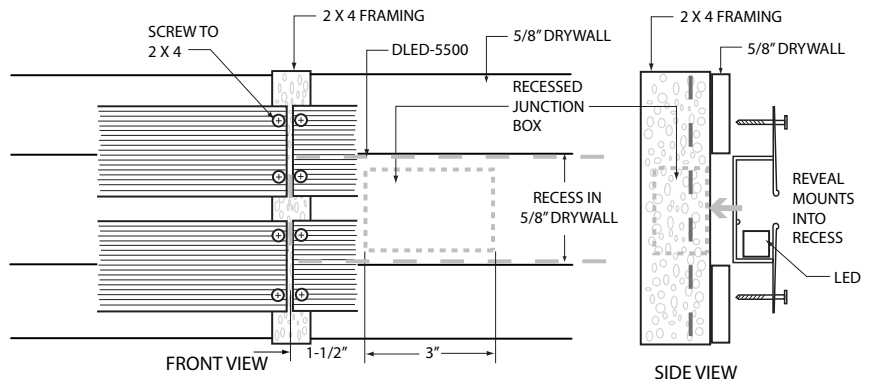

Construction:

The reveal molding is extruded aluminum. The LED light source is secured inside a 1/2" x 1/2" extruded acrylic tube. Each length includes 1 junction box attached to extruded aluminum light reveal.

Labels:

ETL listed.

NOTE: Light source is visible.
 Install fixture above eye height.
 Wall mount only.

LED Specifications:

Voltage:	24 Volts AC
Watts:	2.5 Watts per foot
Beam Spread:	120°
Max. Run:	12 feet
Color Temp:	2700K
Max. Single Length:	71"
Mounting:	Rests in extrusion

Secondary Wire Specification

Max. Load:	50 Watts
Max. Distance:	50 Feet
16 AWG 2/C Type CM-CL2 ETL-CM CL3 Standard copper conductor	

NOTE: JUNCTION BOX MOUNTED TO ALUMINUM EXTRUSION MUST RECESS INTO WALL. JUNCTION BOX IS 3"W AND 1-1/2" FROM EDGE OF 5500 (SEE DETAIL). BE SURE FRAMING WILL NOT INTERFERE WITH IT.