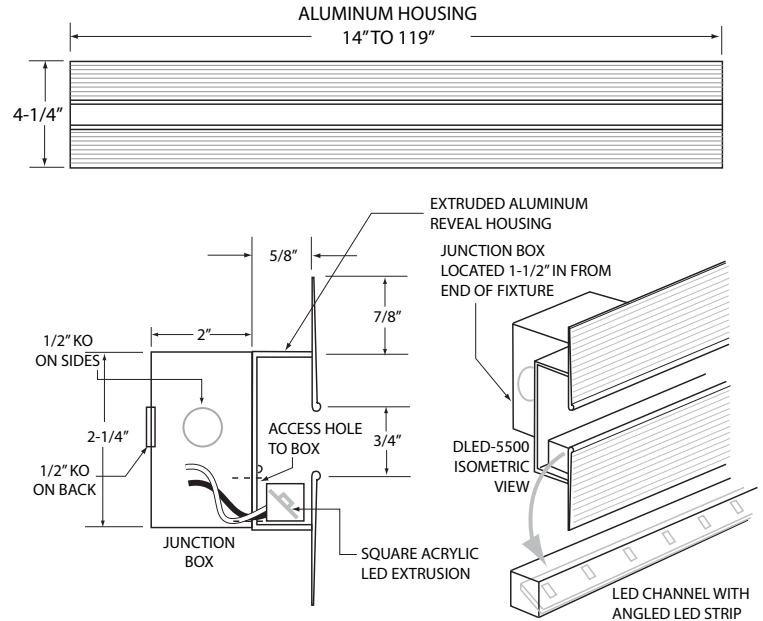

Type:

Cat. No. DLED-5500 - _____ - _____ - _____

Fixture Description:

The hidden cove light reveal system can provide a decorative horizontal line of light that is flush with a drywall surface. The light source inside the reveal is a 2700K, 2.5 watts per foot, 50 lumens per foot enclosed LED light board with 20 LED's per foot.

Construction:

The reveal molding is extruded aluminum. The LED light source is secured inside a 1/2" x 1/2" extruded acrylic tube. Each length includes 1 junction box attached to extruded aluminum light reveal.

Electrical:

24 Volt AC. 2.5 Watts per foot. Dimmable. Remote Class II transformer only.

Recommended power supply: Use approved Class II magnetic transformers.

Mounting:

Extruded aluminum reveal molding mounts on top of notched 5/8" drywall.

Labels:

ETL listed.

NOTE: Light source is visible.
 Install fixture above eye height.
 Wall mount only.

LED Specifications:

Voltage:	24 Volts AC
Watts:	2.5 Watts per foot
Beam Spread:	120°
Max. Run:	12 feet
Color Temp:	2700K
Max. Single Length:	71"
Mounting:	Rests in extrusion