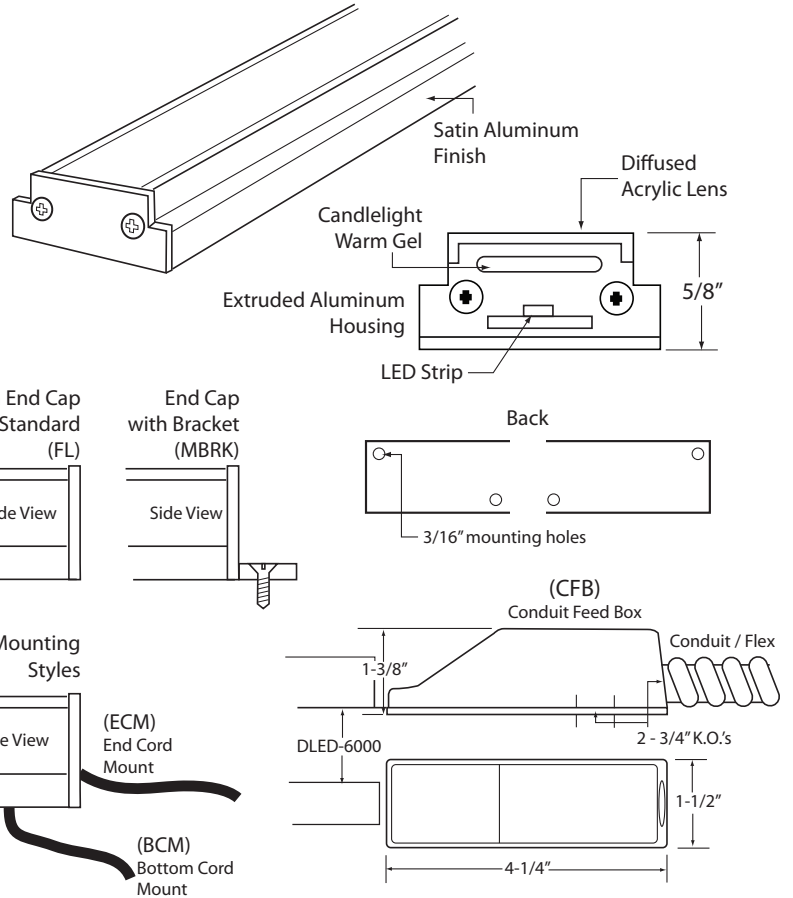

Type:

Cat. No. DLED-6000DC-_____ - _____ - _____ - _____

Fixture Description:

A continuous power LED dimmable light strip mounted inside an aluminum channel extrusion (maximum 48" run per feed) that offers a warm 'candlelight' glow at a huge savings over incandescent, halogen, or fluorescent. Runs cooler than incandescent or halogen, and contains no harmful gasses. Supplied with an acrylic diffuser. 35,000 hour lamp life saves on maintenance and re-lamping costs.

Construction:

15 LED diodes per foot wired into rigid LED channel with diffuser.

Diffuser:

Diffused extruded lens.

Electrical:

12 Volt DC. 4.8 Watts per foot. 220 lumens per foot LED light source. Dimmable. Remote driver required.

Mounting:

Mounts into coves, under cabinets, bookshelves, or other surfaces with screws. 3/16" holes in back or end cap with bracket.

Applications:

- Coves • Light Pockets • Accent Lighting
- Restaurants • Spas (not to be immersed in water)
- Bedroom • Hospitality • Suites • Themed areas

Use approved UL listed Class II LED constant voltage driver.

LED Specifications:

Voltage:	12 Volt DC
Watts:	4.8 Watts per foot
Lumens per foot:	132
Color Temp.:	2700K
Beam Spread:	120°
Max. Run:	96"
Max. Single Length:	96"
Mounting:	Attached to extrusion
Warranty:	3 year / 35,000 Hrs.

Secondary Wire Specification

Max. Load:	60 Watts
Max. Distance:	50 Feet
Wire:	#14 AWG 2/C Type CM-CL2 ETL-CMCL3 Standard copper conductor

Model No.	Lengths	End Cap	Mount & Feed	Color Filter
DLED-6000DC	9", 15", 21", 27", 33", 39", 45", 51", 57", 63", 69", 75", 81", 87", 93", 99" Custom lengths available-consult	FL Flush Mount MBRK Mounting Bracket	ECM End Cord Mount -6", -1', -2', -3', -4', -5', -6' BCM Back Cord Mount -6", -1', -2', -3', -4', -5', -6' CFB Conduit Feed Box	CLF Candle Light Filter DLF Day Light Filter NF No Filter Custom filters available-consult factory.

Ordering Example:

DLED-6000DC - 51" - FL - BCM-2' - DLF