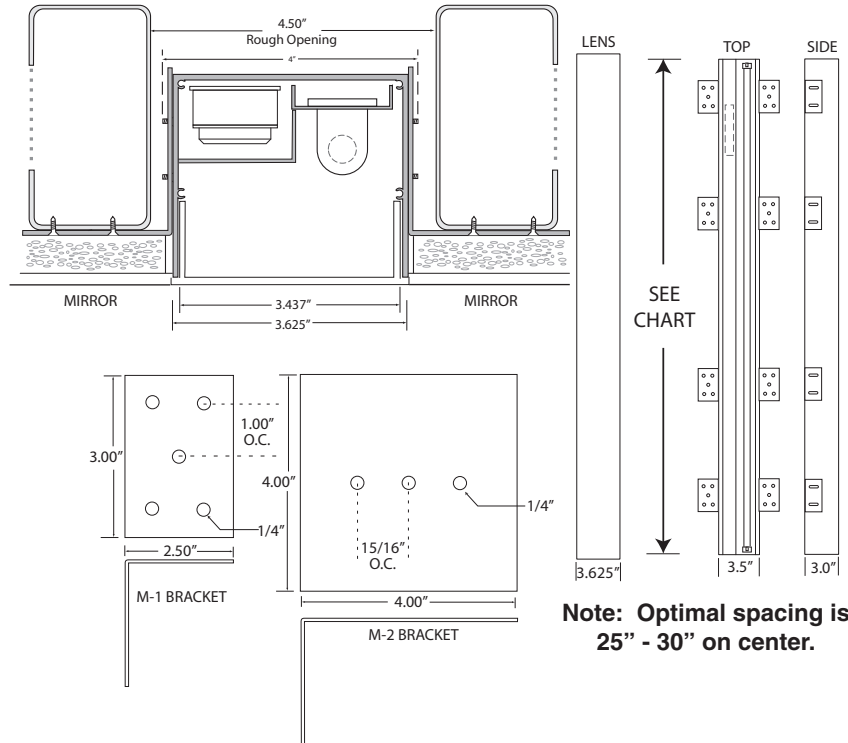

REFLECTIONS II - 11000-Series SPECIFICATION SHEET

A RECESSED VANITY SINGLE AND MULTI-LAMP T-5 FLUORESCENT LINEAR TRIMLESS FIXTURE WITH DECORATIVE HAND FINISHED SCREWLESS WHITE ACRYLIC DIFFUSER

Type: _____
 Project: _____
 Date: _____

Lamping: See Chart

Cat. No: DL-111- _____ + _____ + _____ + _____ + _____ + _____ + _____

Fixture Description:

Single and multi-lamp recessed linear fluorescent with decorative hand finished screw less white acrylic diffuser. Suitable for wall or ceiling mount applications.

Features:

- Diffuser: U-shaped white acrylic.** Diffuser attachment friction fit or clips.
- Lamping:** See Chart
- Ballast:** Integral 120V electronic HPF ballast is available as instant on or with dimming capability. All ballasts are UL listed Class P FCC compliant Class A sound rating. Add suffix "DIM" to catalog number to specify dimming ballast.
- Adjustable L-Bracket:** Allows for 3/8" - 1" variable recessed depth alignment.
- Rotating Captive Lock T5 Socket.**
- Housing:** Fixture wall is .0625 extruded aluminum.
- White powder coated ballast and wiring cover.**
- Fixture has one 1/2" knockout on end where ballast is located.**

Note: Optimal spacing is 25" - 30" on center.

Housing Dimensions:

3.50"W x 3"D
 Length: See Chart
 Rough-In Dimensions: 4.5"W

Labels:

ETL Listed Damp Location - IC Rated
 Conforms to UL1598, Certified Canada
 CSA 22.2