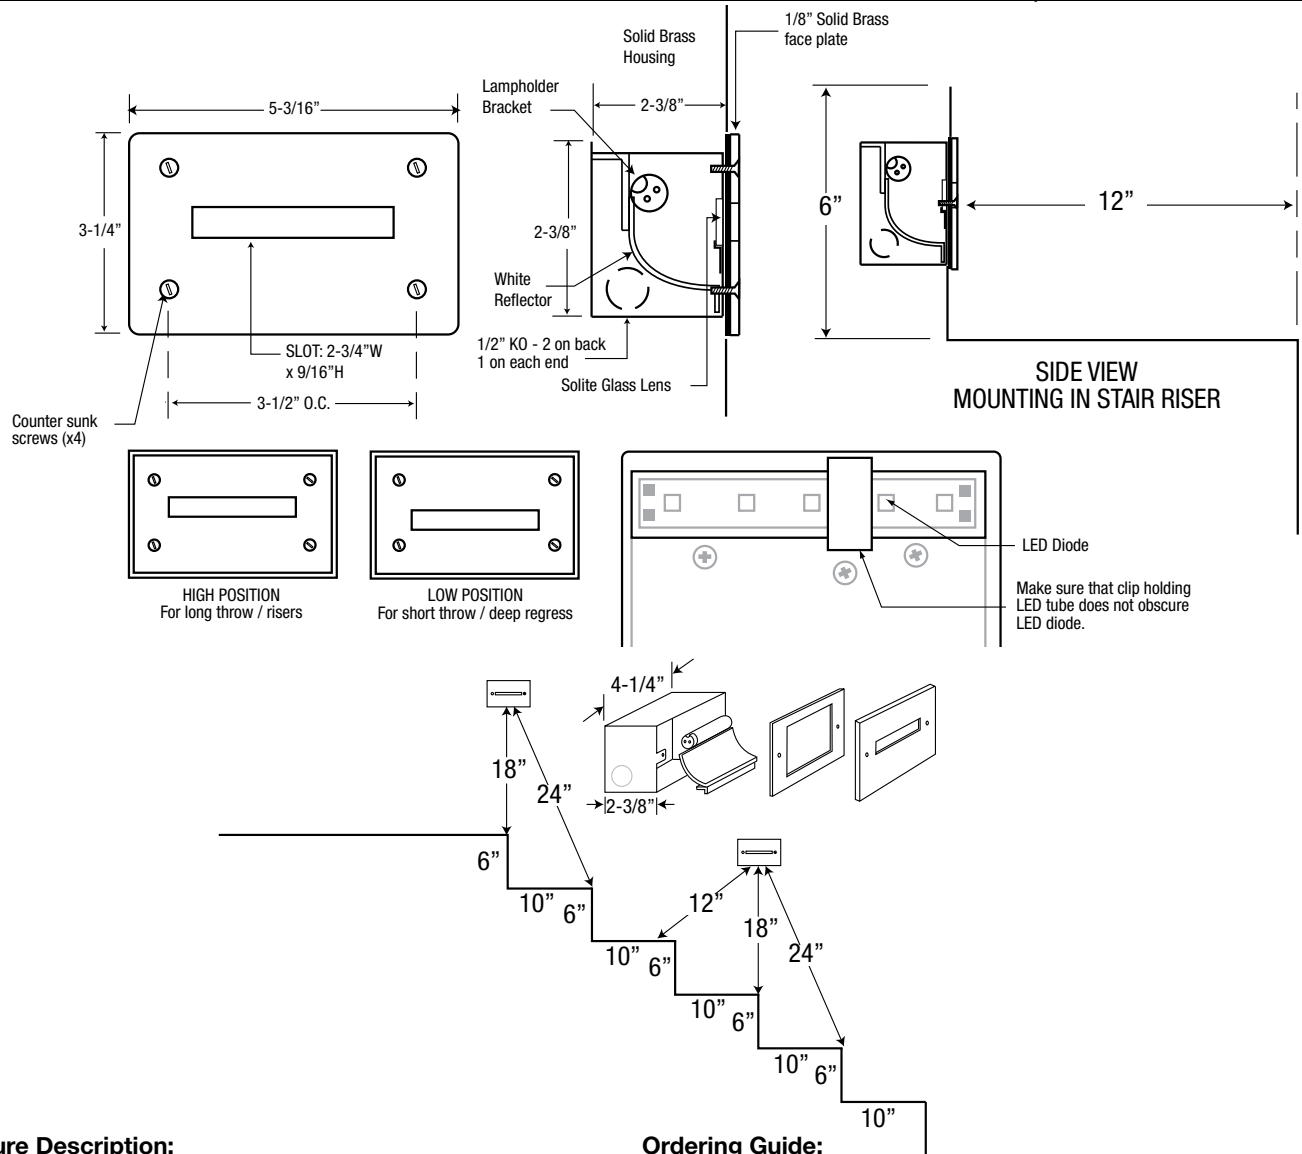

Project:

3-Step Recessed LED Step Light SPECIFICATION SHEET

Date:

Energy efficient, decorative step illumination

Lamping: .625W LED

Cat. No. DL-125-WET / DL-125 DRY

Specify Wet or Dry

Type:

Fixture Description:

Solid brass construction with diffused glass.

Electrical:

Remote 24 volt AC power supply.

Mounting:

Recessed Mount. Mounts to DL-271 brass single gang wall box (supplied and shown in dimension drawing).

Lamp:

.625 watt LED - 2700K - inside acrylic tube enclosure.

Lenses:

Diffused glass mounted permanently to faceplate.

Finishes:

Ordering Guide:

DL-125-WET / DL-125-DRY

3-Step Recessed Step Light - .625 watt LED.

Includes DL-271 mounting box.

Finish Guide:

- 1 - Verdè 2 - Satin Nickel 3 - Copper Bronze
- 4 - White* 5 - Ancient Bronze 6 - Brass Bronze
- 8 - Copper Plate 9 - Ancient Verdè 10 - Grey Bronze
- 11 - Rust Brown* 12 - Black* 13 - Pewter