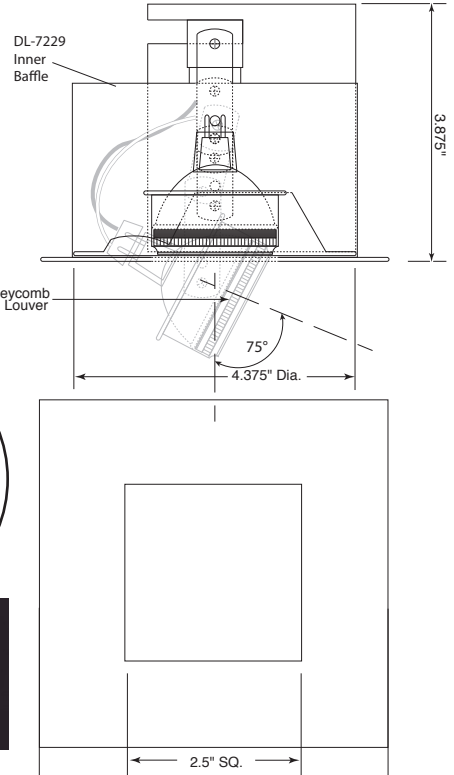

9.5W 1-Light LED Downlight 2.5" Square Pinhole Recessed Trim
Lamping: 1 x 9.5W max. CRI: 95.

Date:

Type:

Cat. No. DLED-7300A-SQ2.5"-_____ - _____ - _____ - _____

Trim Description:

Recessed 1-light, 9.5W Soraa Vivid LED, square 2.5" pinhole trim. Allows for 75° vertical adjustment with 365° horizontal rotation. Suited for steep slope ceilings. For use with Dreamscape Lighting's DLED-7001 Non-IC and DLED-7005-IC and IC-AT housings.

Mechanical:

Fixture housing is 18 ga. CRS and features two 1 ga. adjustable steel hanger bars which can be extended to 23.5". Access below ceiling. Ceiling trim flange is provided with .5" plaster lip with centerline notches for precise trim alignment.

Electrical:

Housing is ETL listed for through branch circuit wiring. Housing features integral electronic transformer. Secondary lead is 12V. Primary lead is 120V. Access above ceiling is not required.

Lamping:

Utilizes 9.5W Soraa Vivid MR-16 LED lamp. With a CRI of 95, rich saturated color rendering, and excellent color stability. Light output the equivalent to 35W MR-16. Dimmable (see below).

Finish:

Standard trim finish is powder coated semi-gloss white. Matte black is standard for trim inner core. See below for other finishes. Custom finishes available, please consult factory.

Labels:

ETL - Suitable for damp location.

Dimming:

Available using ELV or Reverse Phase with neutral.

Ordering Example:

DLED-7300A-SQ2.5"-3000K-NFL-9.5

Catalog No.	Color Temp.	Beam Spread	Wattage	Finish	Adjustability	Construction	Lamp
DLED-7300A-SQ2.5"	2700K 3000K	FL	9.5W	White	75° Vertical 365° Horizontal	Powder Coated Aluminum	SORAA LED
DLED-7200A-SQ2.5"-1		Flood 36°		Verdè		Solid Brass	
DLED-7200A-SQ2.5"-2		NFL		Satin Nickel		Solid Brass	
DLED-7200A-SQ2.5"-3		Narrow		Copper Bronze		Solid Brass	
DLED-7200A-SQ2.5"-4		Flood 25°		Custom		Powder Coated Aluminum	
DLED-7200A-SQ2.5"-5		S		Ancient Bronze		Solid Brass	
DLED-7200A-SQ2.5"-6		Spot		Brass Bronze		Solid Brass	
DLED-7200A-SQ2.5"-8		14°		Copper Plate		Solid Brass