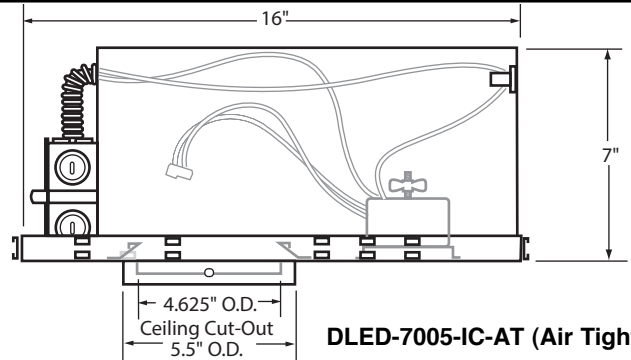

DLED-7005-IC-AT (Air Tight)