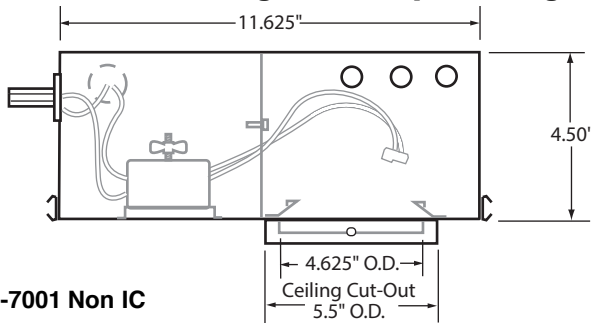

For Use with the Following Dreamscape Housings

DLED-7001 Non IC