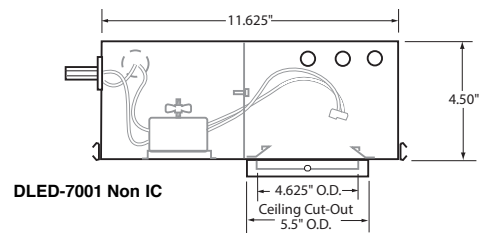

For Use with the Following Dreamscape Housings

SORAA LED MR16 Specs	
Voltage	12VDC
Watts	9.5W
Lumens	2700K: 400
	3000K: 420
Color Temperature	2700K, 3000K
Beam Spread	FL (36°), NFL (25°), S (14°)
CRI	95
Halogen Equivalent	35W
Warranty	3 years / 35,000 hours

Catalog No.	Trim Mounting	Color Temp.	Beam Spread	Finish	Adjustability	Construction	Lamp
DLED-7300A	FT	2700K	FL	White	45° Vertical	Powder Coat Steel	SORAA
DLED-7300A-SQ2"	Flush	3000K	Flood 36°	Verdè	365° Horizontal	Solid Brass	VIVID
DLED-7300A-SQ2"-1	Trim		NFL	Satin Nickel		Solid Brass	9.5W LED
DLED-7300A-SQ2"-2			Narrow Flood 25°	Copper Bronze		Solid Brass	
DLED-7300A-SQ2"-3			S	Custom		Custom Powder Coat	
DLED-7300A-SQ2"-4			Spot 14°	Ancient Bronze		Solid Brass	
DLED-7300A-SQ2"-5				Brass Bronze		Solid Brass	
DLED-7300A-SQ2"-6				Copper Plate		Solid Brass	
DLED-7300A-SQ2"-7							

Ordering Example: **DLED-7300A-SQ2"-6-FT-2700K-NFL**