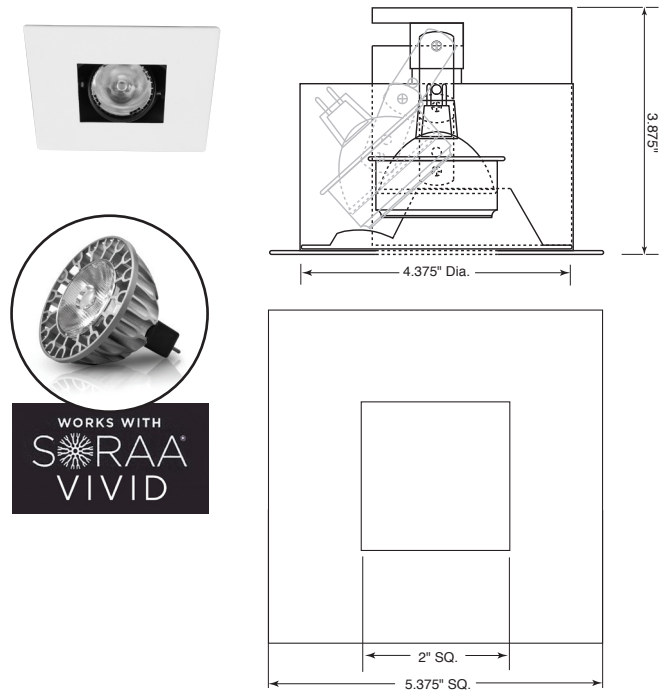

**9.5W 1-Light Scoop Wall Wash Recessed Trim
Lamping: 1 x 9.5W max. SORAA Vivid LED. CRI: 95**

PROJECT	TYPE	CATALOG NUMBER

Trim Description:

Recessed 1-light, 9.5W SORAA Vivid LED, square 2" pinhole trim. Allows for 45° vertical adjustment with 365° horizontal rotation. Suited for steep slope ceilings. For use with Dreamscape Lighting's DLED-7001 Non-IC and DLED-7005-IC and IC-AT housings.

Mechanical:

Fixture housing is 18 ga. CRS and features two 1 ga. adjustable steel hanger bars which can be extended to 23.5". Access below ceiling. Ceiling trim flange is provided with .5" plaster lip with centerline notches for precise trim alignment.

Electrical:

Housing is ETL listed for through branch circuit wiring. Housing features integral electronic transformer. Secondary lead is 12V. Primary lead is 120V. Access above ceiling is not required.

Lamping:

Utilizes 9.5W SORAA Vivid MR-16 LED lamp. With a CRI of 95, rich saturated color rendering, and excellent color stability. Light output the equivalent to 35W MR-16. Dimmable (see below).

Finish:

Standard trim finish is powder coated semi-gloss white. Matte black is standard for trim inner core. See below for other finishes. Custom finishes available, please consult factory.

Labels:

ETL - Suitable for damp location.

Dimming:

Available using ELV or Reverse Phase with neutral.