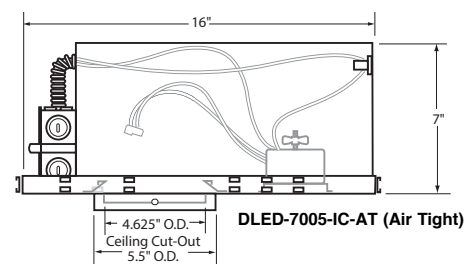

For Use with the Following Dreamscape Housings

SORAA LED MR16 Specs	
Voltage	12VDC
Watts	9.5W
Lumens	2700K: 400
	3000K: 420
Color Temperature	2700K, 3000K
Beam Spread	FL (36°), NFL (25°), S (14°)
CRI	95
Halogen Equivalent	35W
Warranty	3 years / 35,000 hours

Catalog No.	Trim Mounting	Color Temp.	Beam Spread	Finish	Adjustability	Construction	Lamp
DLED-7300A	FT	2700K	FL	White	45° Vertical	Powder Coat Steel	SORAA
DLED-7300A-SQ2"	Flush	3000K	Flood 36°	Verdè	365° Horizontal	Solid Brass	VIVID
DLED-7300A-SQ2"-1	Trim		NFL	Satin Nickel		Solid Brass	9.5W LED
DLED-7300A-SQ2"-2			Narrow Flood 25°	Copper Bronze		Solid Brass	
DLED-7300A-SQ2"-3			S	Custom		Custom Powder Coat	
DLED-7300A-SQ2"-4			Spot 14°	Ancient Bronze		Solid Brass	
DLED-7300A-SQ2"-5				Brass Bronze		Solid Brass	
DLED-7300A-SQ2"-6				Copper Plate		Solid Brass	
DLED-7300A-SQ2"-7							

Ordering Example: **DLED-7300A-SQ2"-6-FT-2700K-NFL**